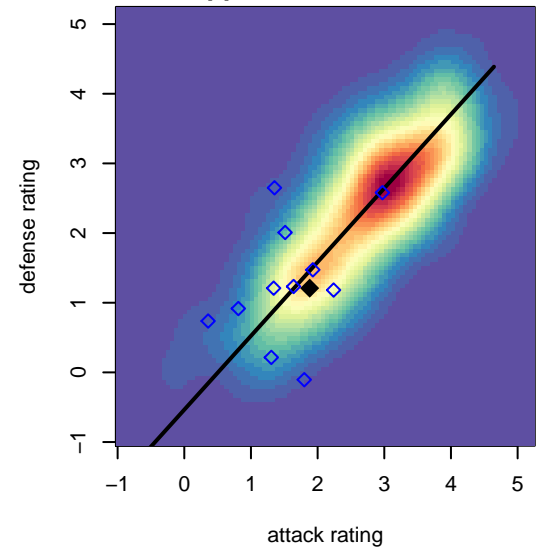

**attack and defense variance (black dot)
relative to other teams
and top 10 in region**

**attack and defense rating
relative to others at age
and all opponents in last 13 months**

**attack and defense rating
relative to others at age
and all opponents in last 13 months**

Performance relative to 13 month average

Performance relative to 13 month average

Distribution of opponents
 Red = Lose zone, Blue = Win zone, Green = Even
 Black line separates win/lose zones

lot. A=Neither has attack advantage, B=Opponent has both attack and defense advantage, C=Opponent has both attack and defense disadvantage, D=Both have